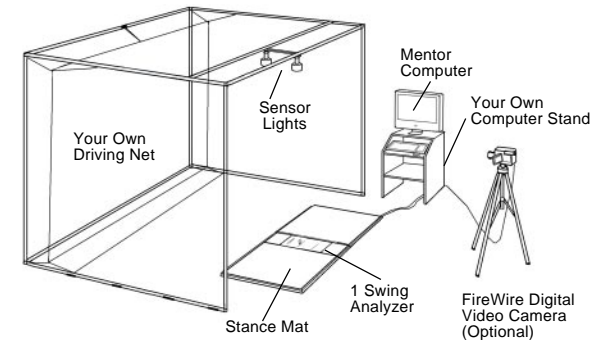

SWINGMENTOR & VIDEOMENTOR

U.S.A. Models ONLY 1-11-06

SWINGMENTOR OR VIDEOMENTOR

(1 swing analyzer only - right or left handed)

DOUBLE SWINGMENTOR OR VIDEOMENTOR

(2 swing analyzers - right and left handed)

DOUBLE SWINGMENTOR OR VIDEOMENTOR (LARGE NET)

(1 swing analyzer - right and left handed)

SINGLE SWINGMENTOR

- Single Stance Mat
- 1 Swing Analyzer

SINGLE VIDEOMENTOR

- Digital Video Analysis
- Single Stance Mat
- 1 Swing Analyzer

DOUBLE SWINGMENTOR

- Single Stance Mat
- 2 Swing Analyzers