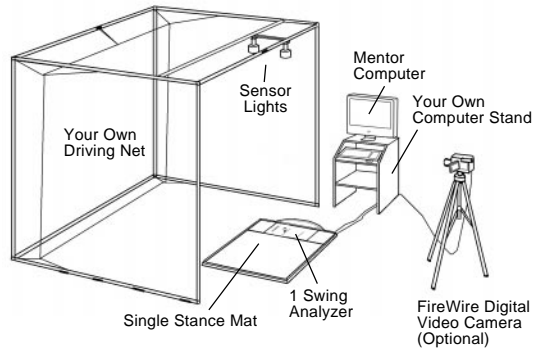

SWINGMENTOR & VIDEOMENTOR

U.S.A. Models ONLY 1-11-06

SWINGMENTOR OR VIDEOMENTOR

(1 swing analyzer only - right or left handed)