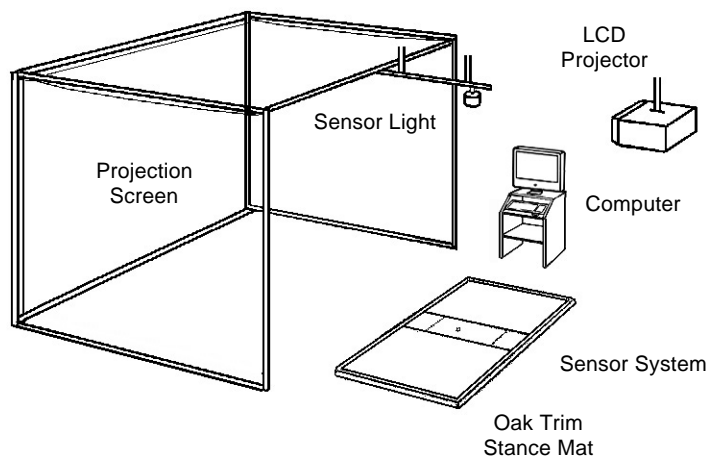

HARDWARE OPTIONS

BallFlite Sensor Upgrade
Projector Upgrade
Hitting Net Enclosure Cover

“MAKES A GREAT LARGE-SCREEN TV THEATER”

All system prices, components and dimensions are subject to change without notice. Please call for current specifications.

Standard DeadSolid @Home Enclosure

Minimum Space Required: Height - 9 ft. 6 in., Width - 14 ft., Length - 20 ft.

Standard Enclosure- Into-the-Screen Putting Platform

Minimum Space Required: Height - 9 ft. 6 in., Width - 14 ft., Length - 20 ft.