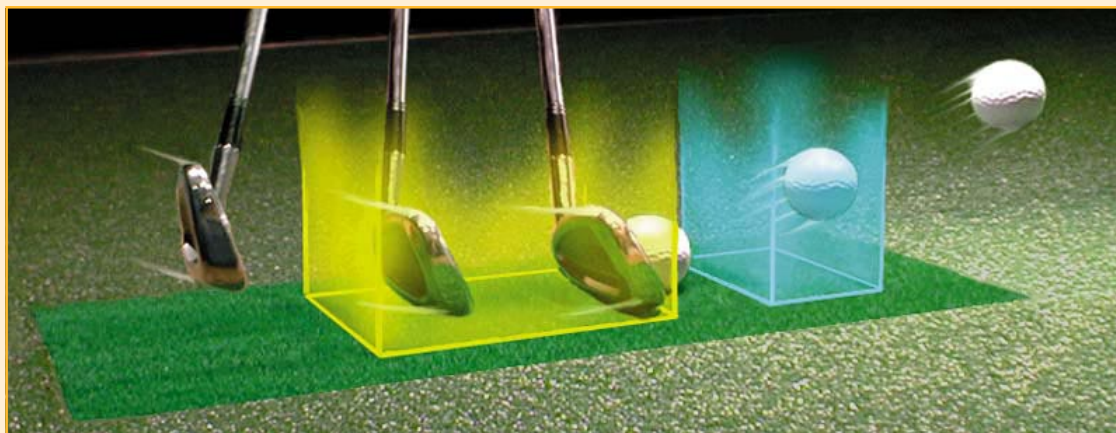

DeadSolid's re-creation of Pebble Beach Golf Links is the most up to date full-size version of this world famous course. DeadSolid is the first simulation showcasing the new ocean-side 5th hole designed by Jack Nicklaus. Breathtaking vistas combined with a championship layout make Pebble Beach every golfer's dream.

ACCURATE...

SENSORS MEASURE BOTH CLUB & BALL

DeadSolid Golf's sensors precisely scan both club (yellow area) and ball (blue area), then uses scientific equations for range accurate ballflight.

Our simulators are independent freestanding structures - no floor or ceiling preparation is needed.