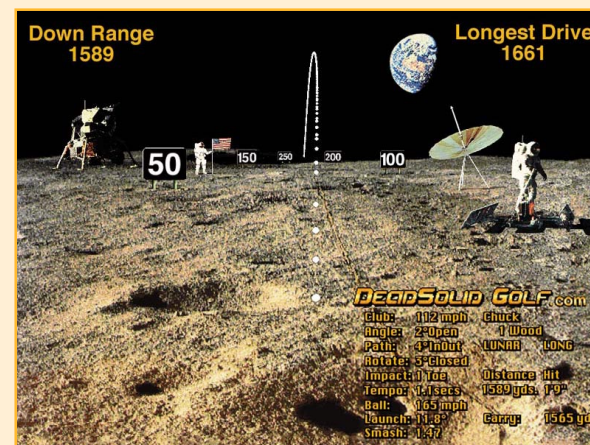

AMAZING MOON RANGE FUN

Like the Apollo astronauts, the unique "Lunar Long Drive" allows golfers the experience of hitting shots in 1/6 gravity. Longest Drive and Closest to Pin competitions (on earth) always attract a crowd. Be the biggest hitter in the universe!

Custom clubfitting mode stores the Swing Analysis of up to 15 individual swings for up to 4 different types of clubs. Quickly qualify a player's true potential by deleting unwanted shots. Golfers see which clubs are best for them.